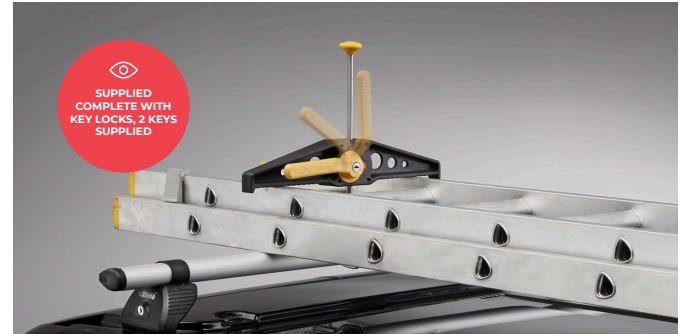

SUPPLIED COMPLETE WITH KEY LOCKS, 2 KEYS SUPPLIED

SAFECLAMP®

SafeClamp® **incorporates strength, speed & style** to provide a revolutionary ladder clamping system. 5 times quicker than generic ladder fastenings.

Commercial Automotive Accessories

6 FIND OUT MORE towingequipment.ie