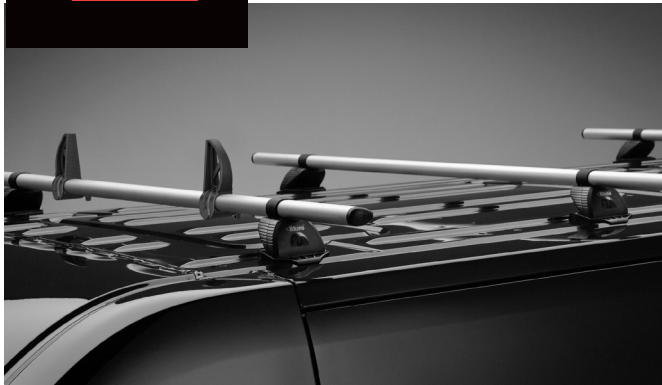

ROOF BARS & ACCESSORIES

FAST FITTING WITH PREASSEMBLED LEGS

KAMMBAR PRO

The premium aluminium roof bar system for commercial vehicles. Made from **anodised aluminium**, **KammBar Pro** increases the storage capability of any van, while its modern design not only provides great aesthetics but also limits wind noise.