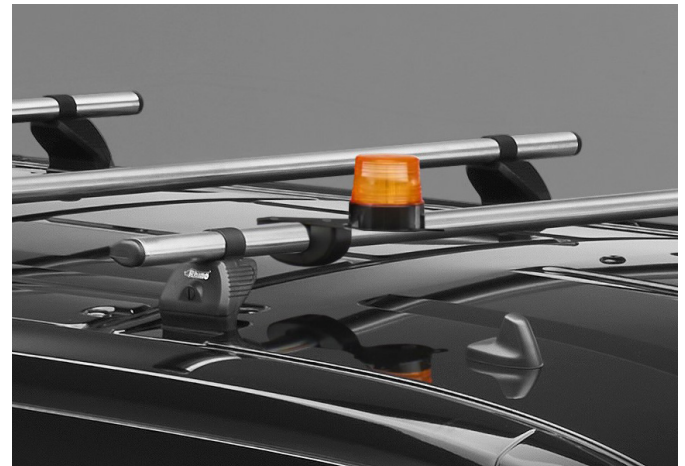

Next Generation Roof Racks, Bars & Accessories

Commercial Automotive Accessories

4 FIND OUT MORE towingequipment.ie