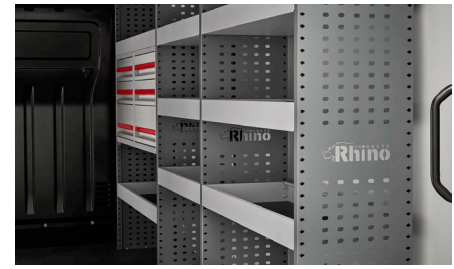

INSTALLATION MADE EASY

Complete and clear fitting instructions are also included, showing how to assemble and fit, and where exactly users will need to drill.

Commercial Automotive Accessories